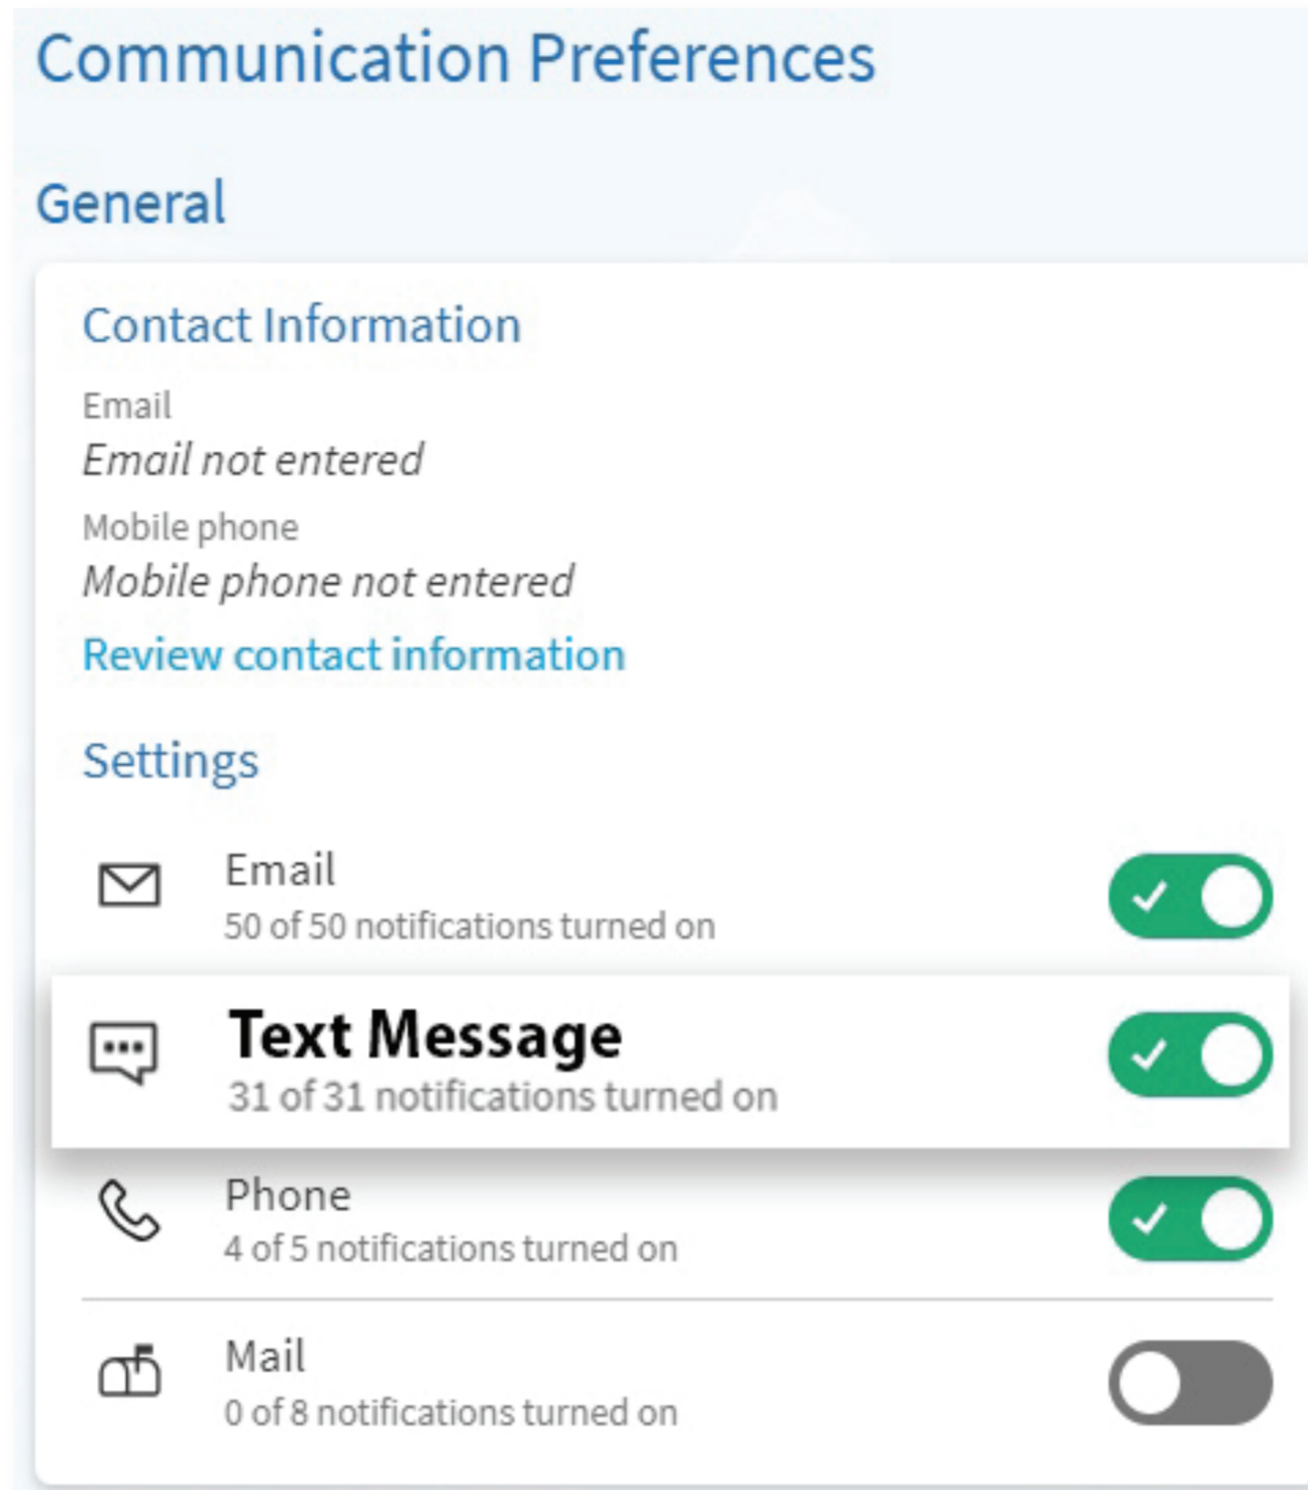

Communication Preferences in MyChart

1

2

3

Advanced Settings

6

Precisely select preferences under **Details**

4

5

Related Links

Communication Preferences

7

Quickly reopen **Communication Preferences** by clicking the handy link at the bottom of any page

Save changes

Don't forget to SAVE!