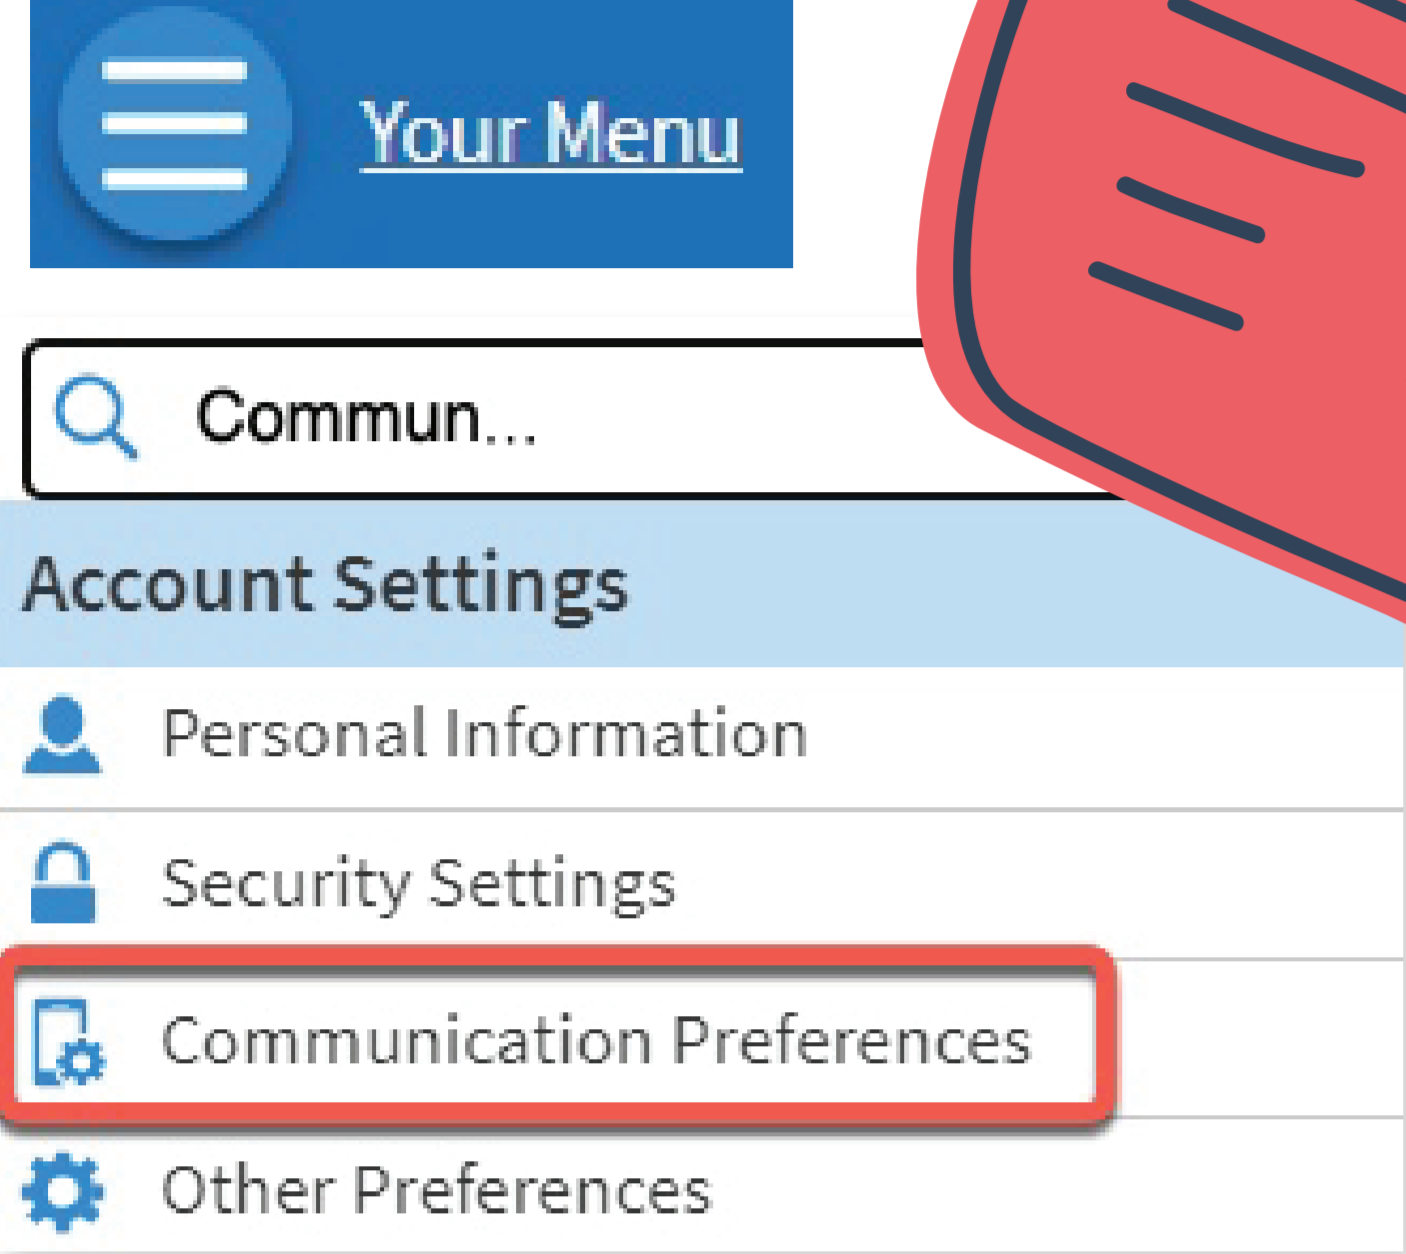

Communication Preferences in MyChart

1

2

3

Advanced Settings

6

Precisely select preferences under **Details**

4

5

Related Links

Communication Preferences

7

Quickly reopen **Communication Preferences** by clicking the handy link at the bottom of any page

Save changes

Don't forget to SAVE!