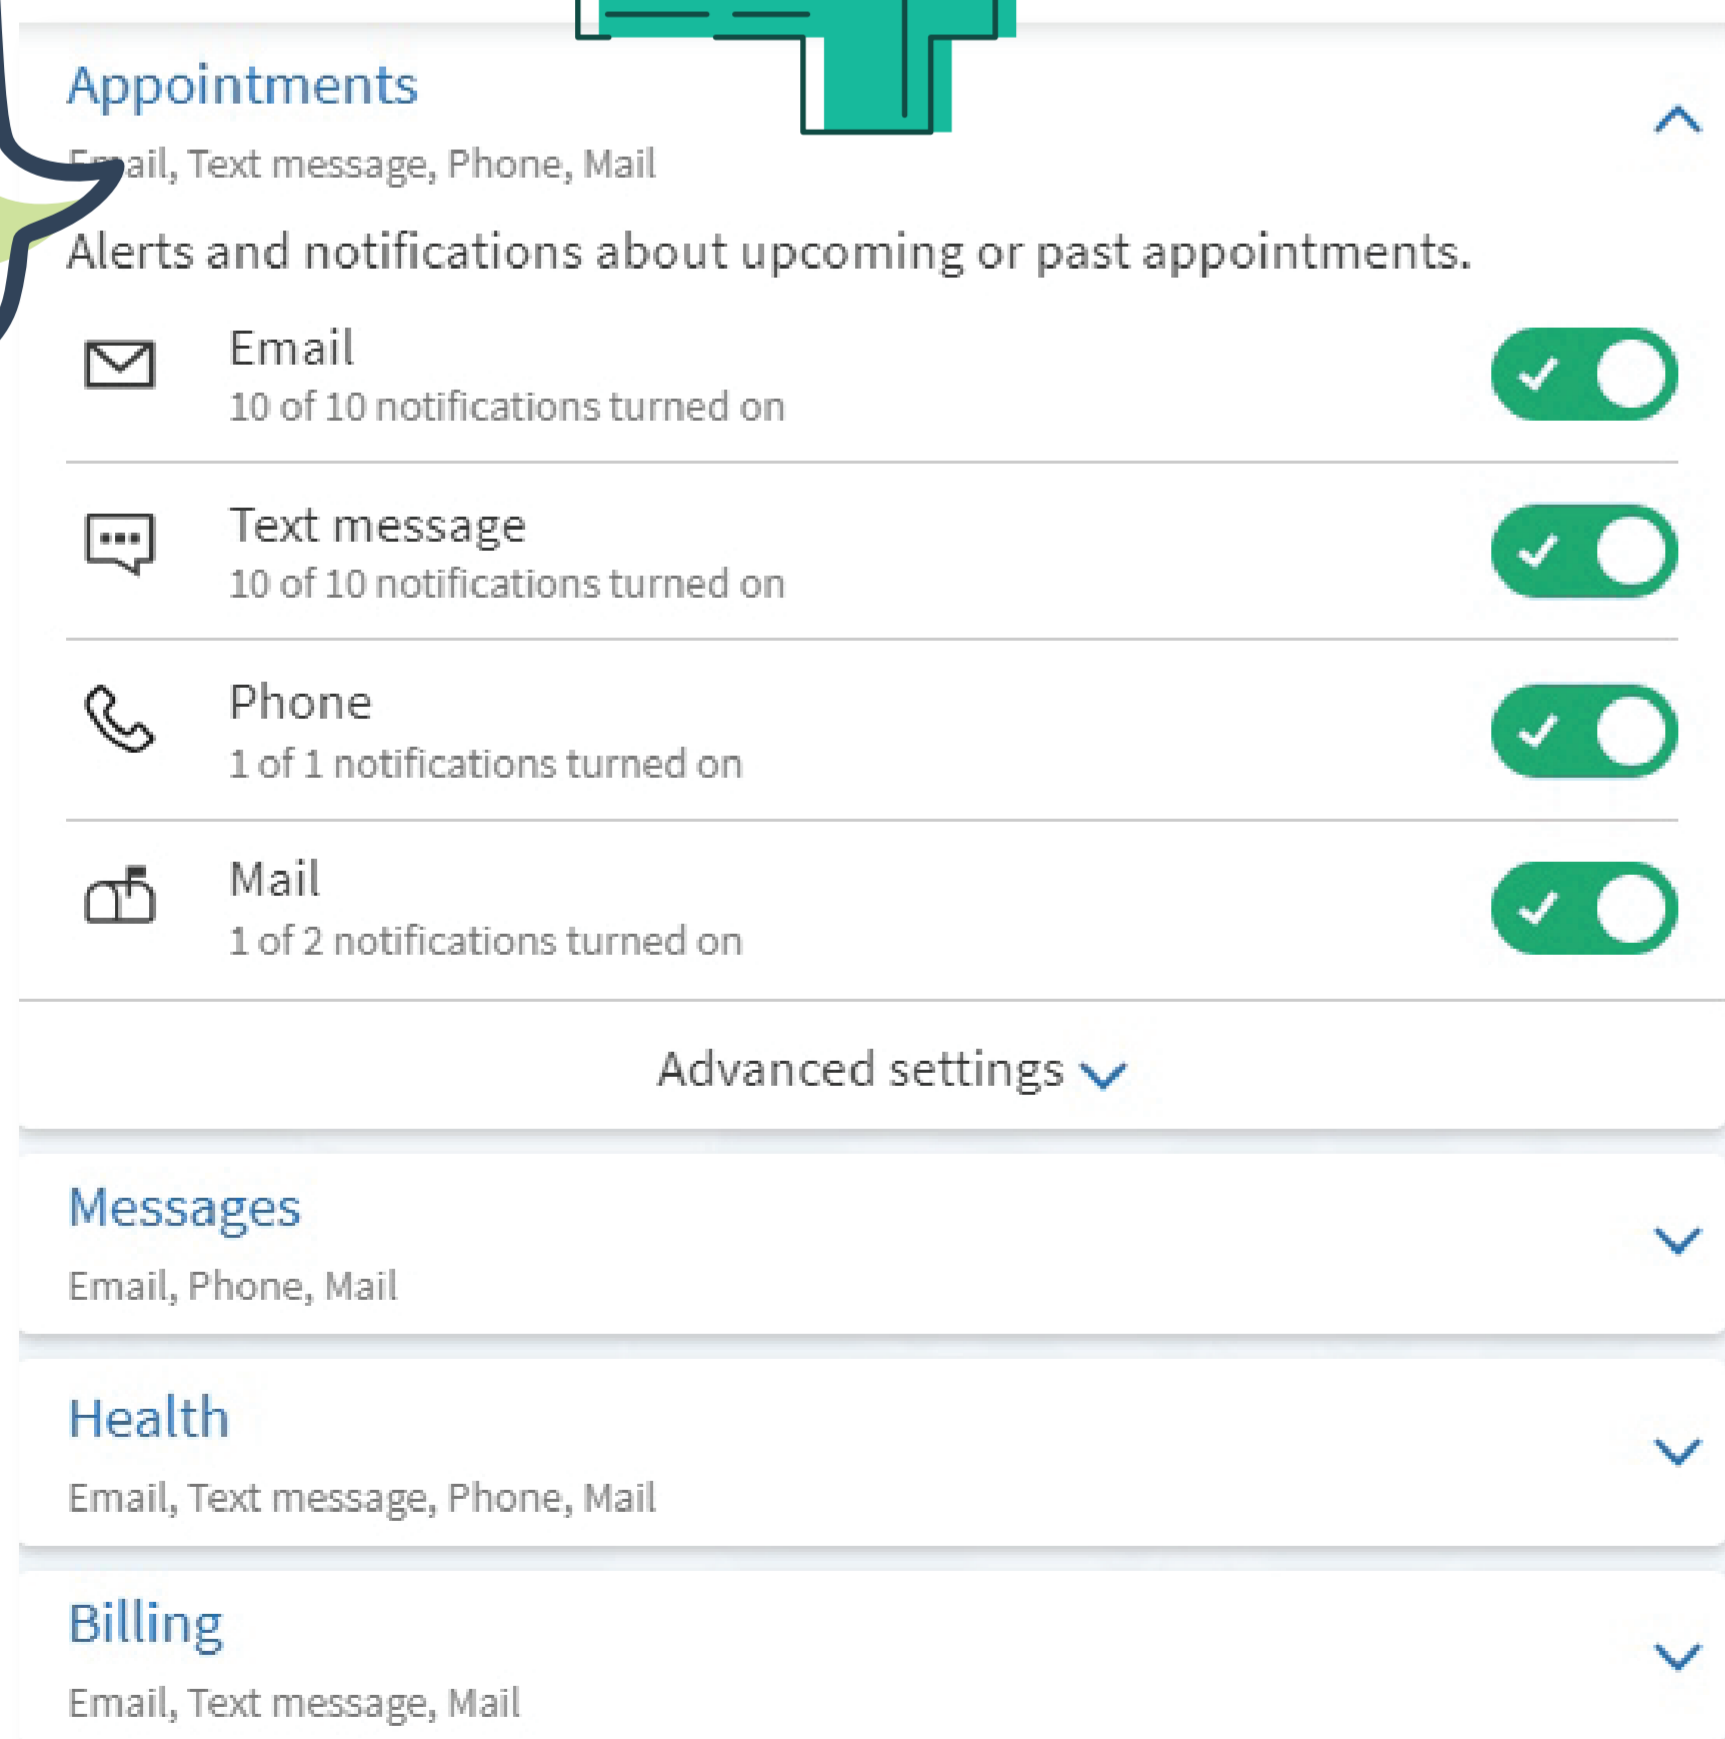

Communication Preferences in MyChart

1

2

3

Advanced Settings

6

Precisely select preferences under **Details**

4

5

Related Links

Communication Preferences

7

Quickly reopen **Communication Preferences** by clicking the handy link at the bottom of any page

Save changes

Don't forget to SAVE!