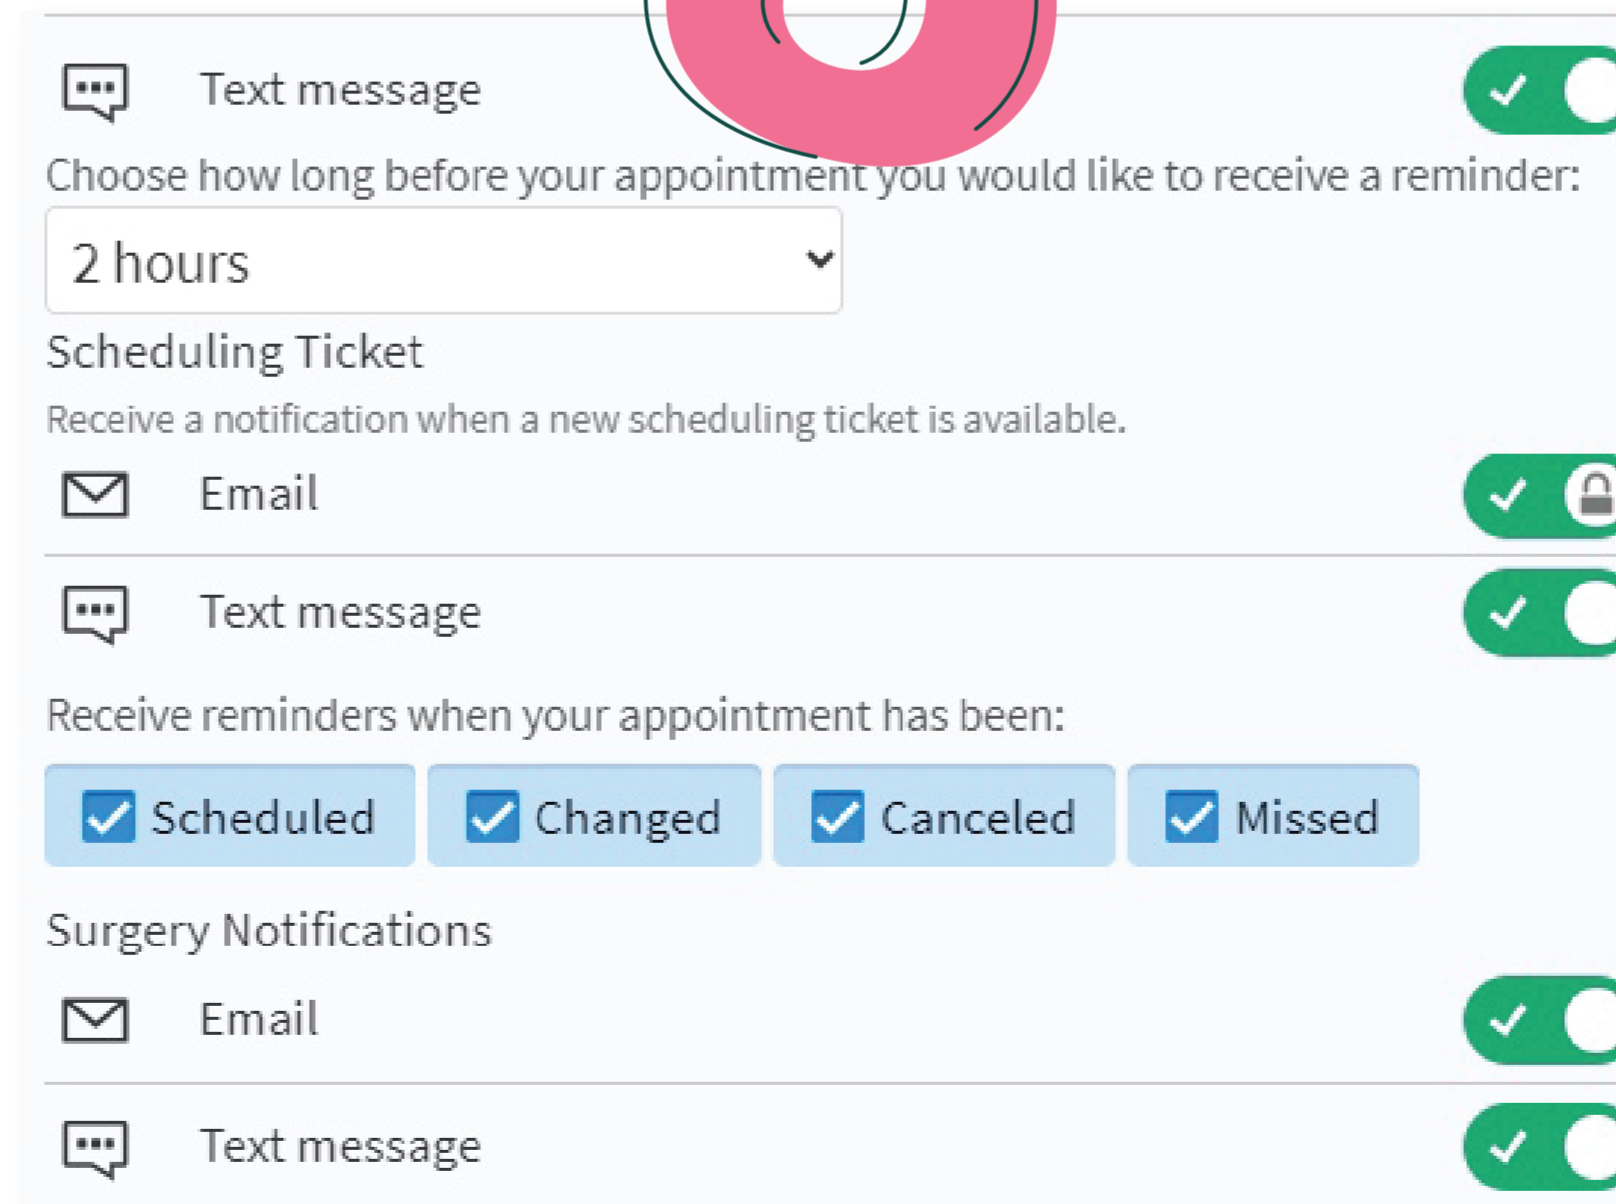

Communication Preferences in MyChart

1

2

3

Advanced Settings

6

Precisely select preferences under **Details**

4

5

Related Links

Communication Preferences

7

Quickly reopen **Communication Preferences** by clicking the handy link at the bottom of any page

Save changes

Don't forget to SAVE!