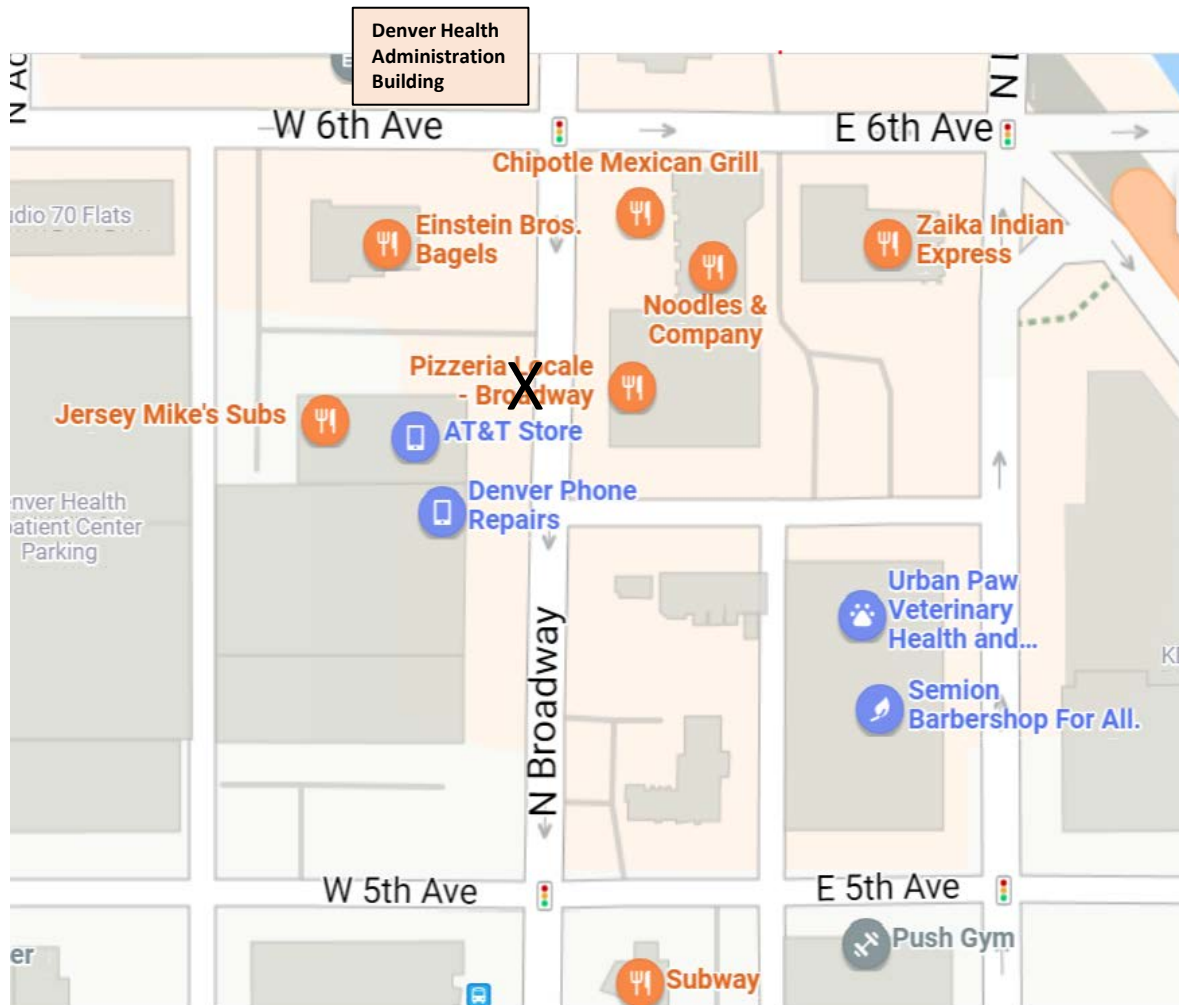

Dining Options within Walking Distance of Denver Health Lean Academy

There are several quick-serve restaurants around 6th Avenue and Broadway. A few selections include:

- **Einstein's Bagels** (breakfast & lunch)
- **Noodles & Company**
- **Chipotle**
- **Starbucks** (by Zaika))
- **Subway**
- **Jersey Mike's Subs**
- **Zaika Indian Express**
- **Red Ginger** (by Noodles)

The new Denver Health Outpatient Medical Center has a delicious grab-and-go cafeteria. The main campus hospital also has the Good Day Café and Subway for healthy eating options.

There are many upscale dining opportunities in the Capital Hill area. We recommend the links below to review options.